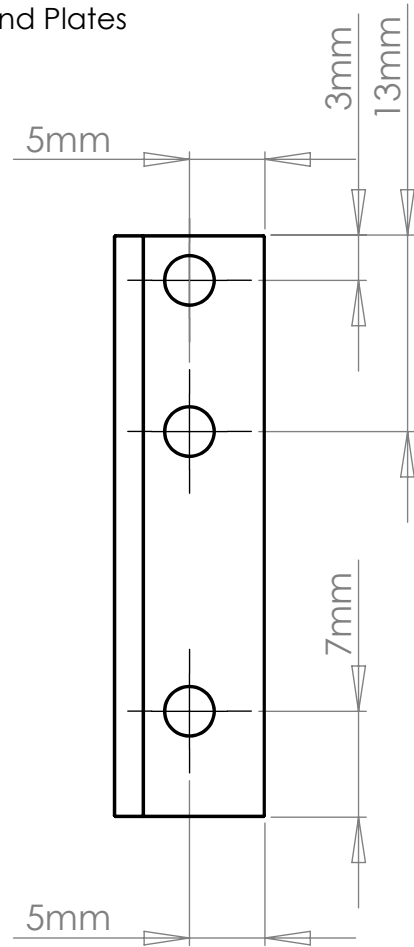

- Note: 1. Holes dimensions are in English units  
 2. Holes line up with Bracket Spacer and Ground Plates

Bracket  
 Stainless Steel  
 Quantity: 4