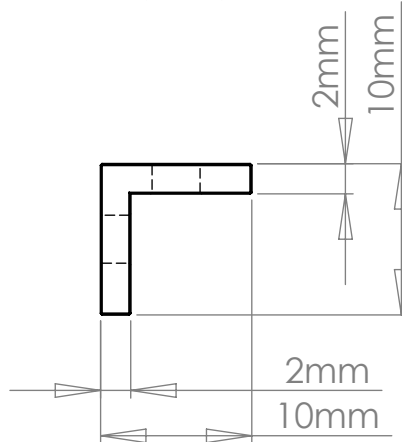

- Note: 1. Holes dimensions are in English units  
 2. Holes line up with Bracket Spacer and Ground Plates

Bracket  
 Stainless Steel  
 Quantity: 4