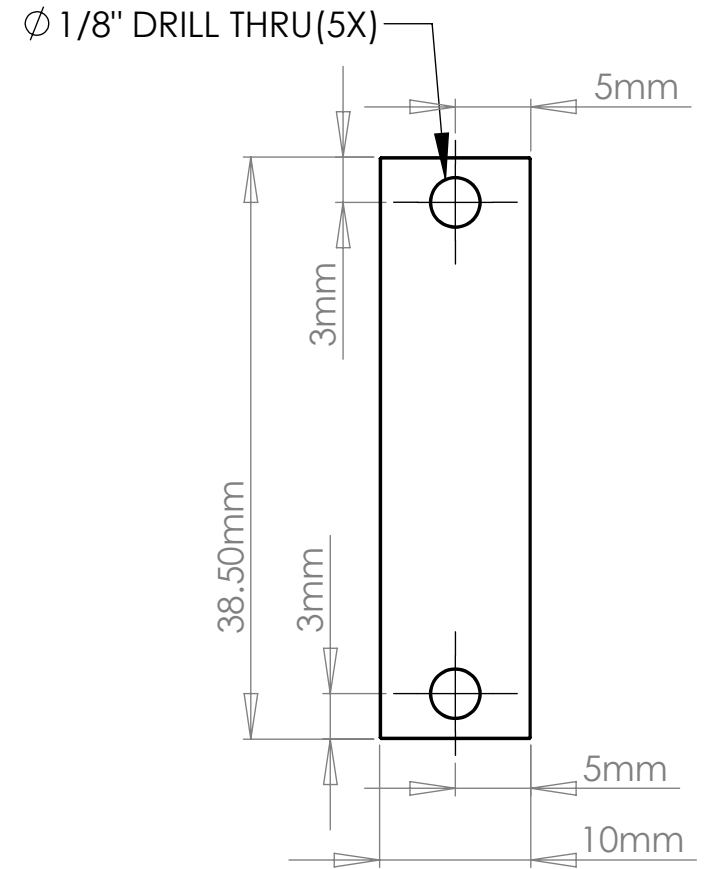

- Note: 1. Holes dimensions are in English units  
 2. Holes line up with Bracket Spacer and Ground Plates

Bracket  
 Stainless Steel  
 Quantity: 4