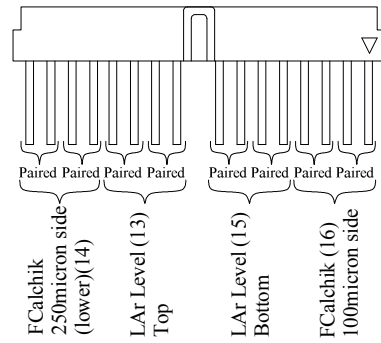

FCalchik Cryostat Wiring

FCalchik Signal Connector

Temperature Probe Connector

Top Plate viewed from above