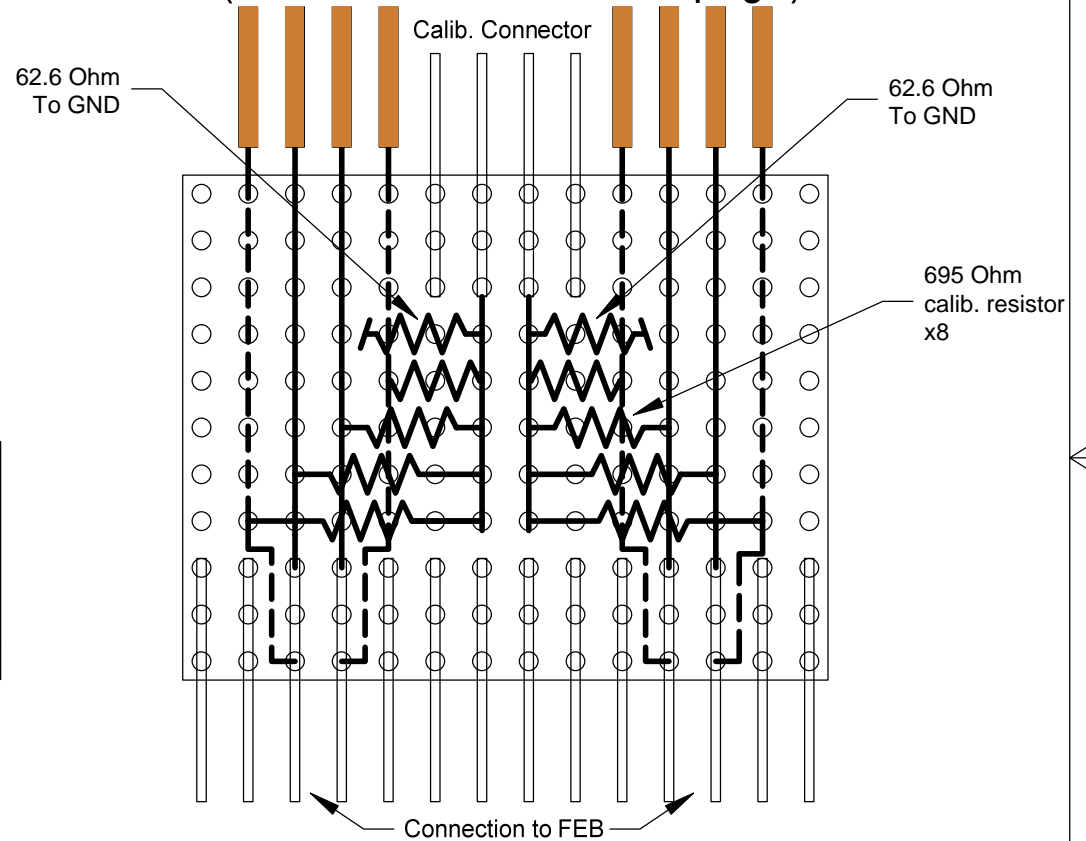

REVISIONS			
REV.	DESCRIPTION	BY	DATE
A	Initial Release	RW	9/6/06
B	Updated View B	RW	11/07
C	View B more accurate FEB connector	RW	10/08

A

B (see also 3D model next page)

University of Arizona Physics Dept.