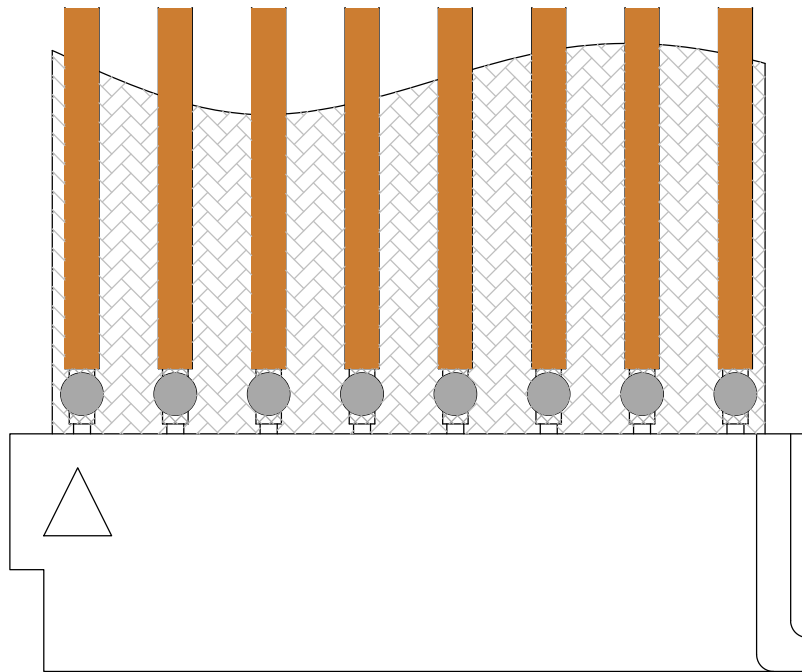

REVISIONS			
REV.	DESCRIPTION	BY	DATE
A	Initial Release	RW	9/6/06
B	Updated View B	RW	11/07
C	View B more accurate FEB connector	RW	10/08

A

B (see also 3D model next page)

University of Arizona Physics Dept.