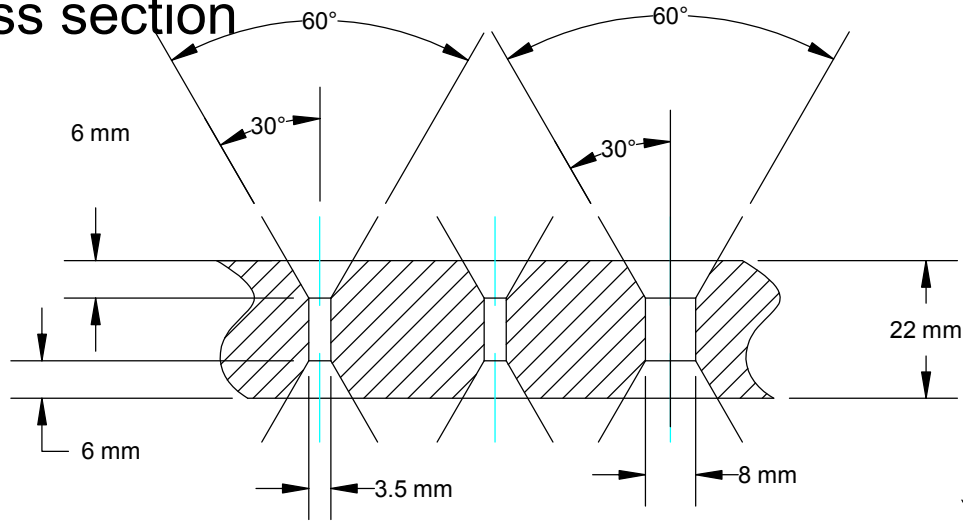

Cross section

Feedthru

				University of Arizona Physics Dept.			
				TITLE Top Plate - Feedthrus			
SIZE	CAGE CODE	DWG NO		REV			
		TP-01-01-A					
8/14/2006		SCALE NONE		SHEET 6 of 12			