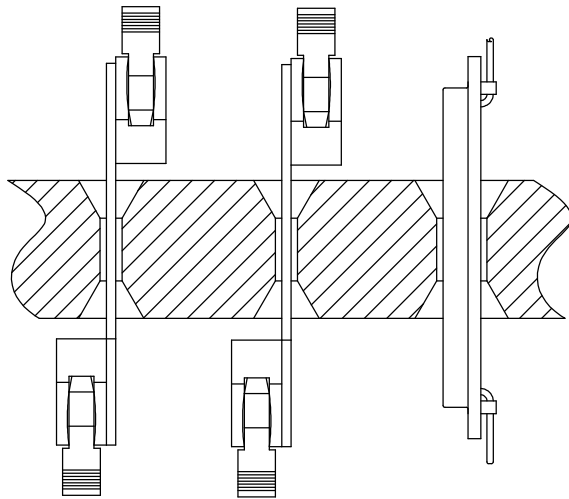

Cross section

Feedthru

				University of Arizona Physics Dept.			
				TITLE Top Plate - Feedthrus			
SIZE	CAGE CODE	DWG NO		REV			
		TP-01-01-A					
8/14/2006		SCALE NONE		SHEET 6 of 12			