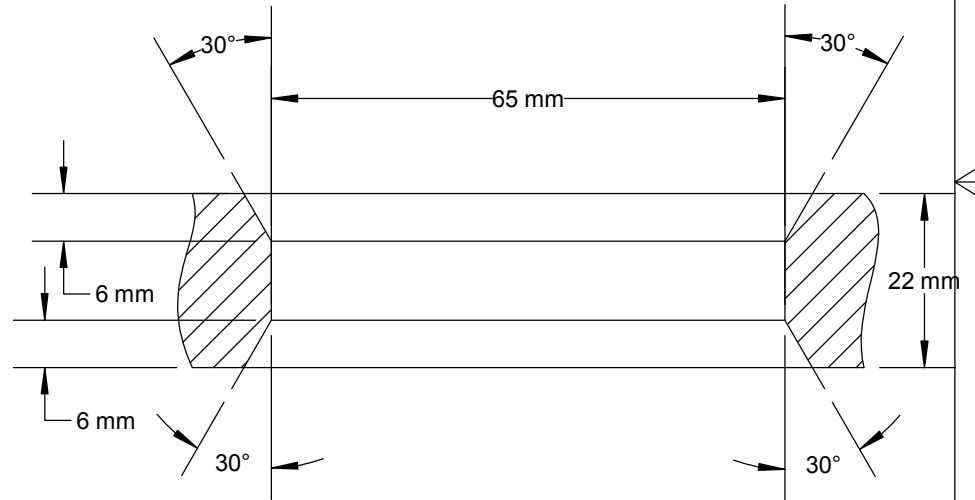

Cross section

Feedthru

				University of Arizona Physics Dept.			
				TITLE Top Plate - Feedthrus			
SIZE	CAGE CODE	DWG NO		REV			
		TP-01-01-A					
8/14/2006		SCALE NONE		SHEET 6 of 12			