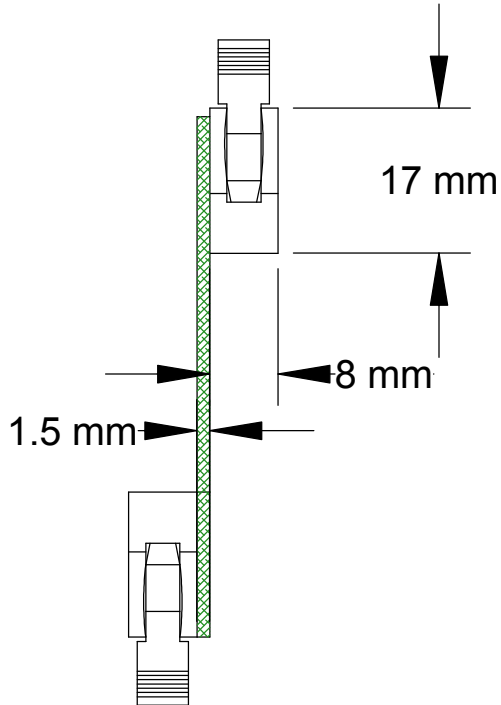

Signal Board

				University of Arizona Physics Dept.			
				TITLE Top Plate - Signal Board Feedthrus			
SIZE	CAGE CODE	DWG NO	REV				
		TP-01-01-B1					
8/14/2006		SCALE NONE	SHEET 11 of 12				