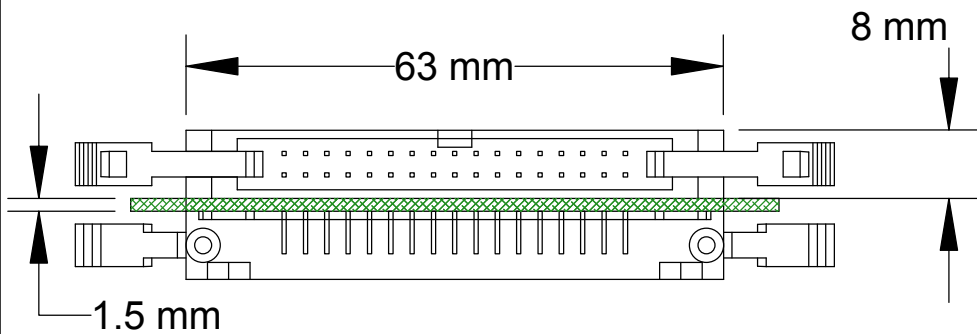

Signal Board

				University of Arizona Physics Dept.			
				TITLE Top Plate - Signal Board Feedthrus			
SIZE	CAGE CODE	DWG NO	REV				
		TP-01-01-B1					
8/14/2006		SCALE NONE	SHEET 11 of 12				