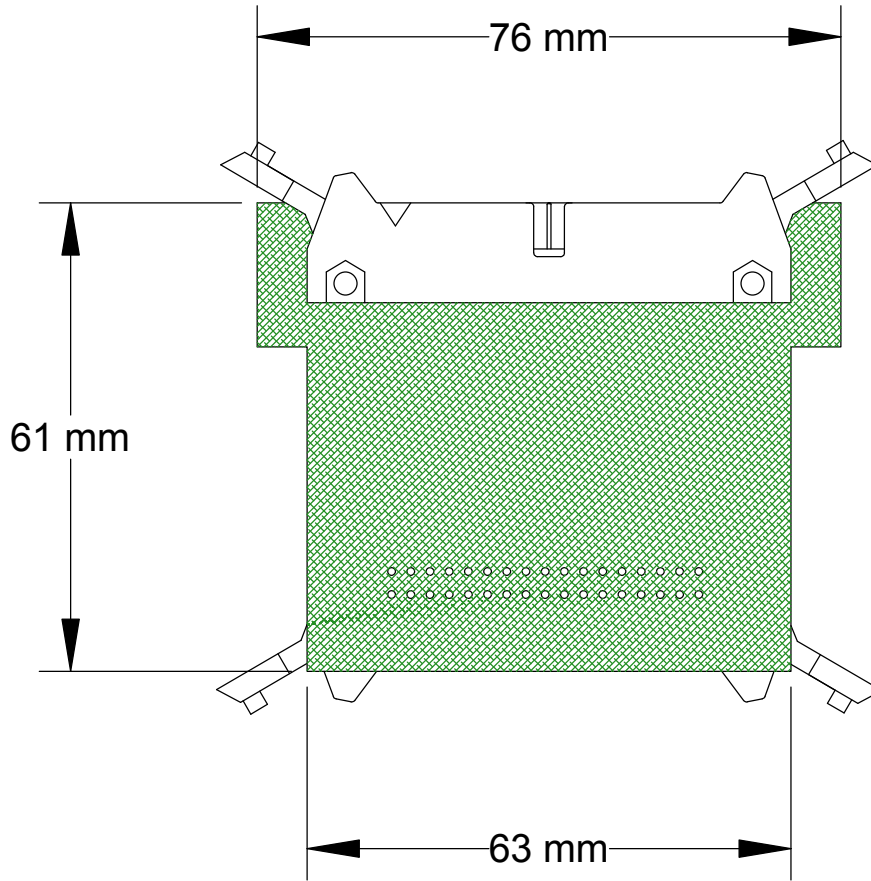

Signal Board

				University of Arizona Physics Dept.			
				TITLE Top Plate - Signal Board Feedthrus			
SIZE	CAGE CODE	DWG NO	REV				
		TP-01-01-B1					
8/14/2006		SCALE NONE	SHEET 11 of 12				