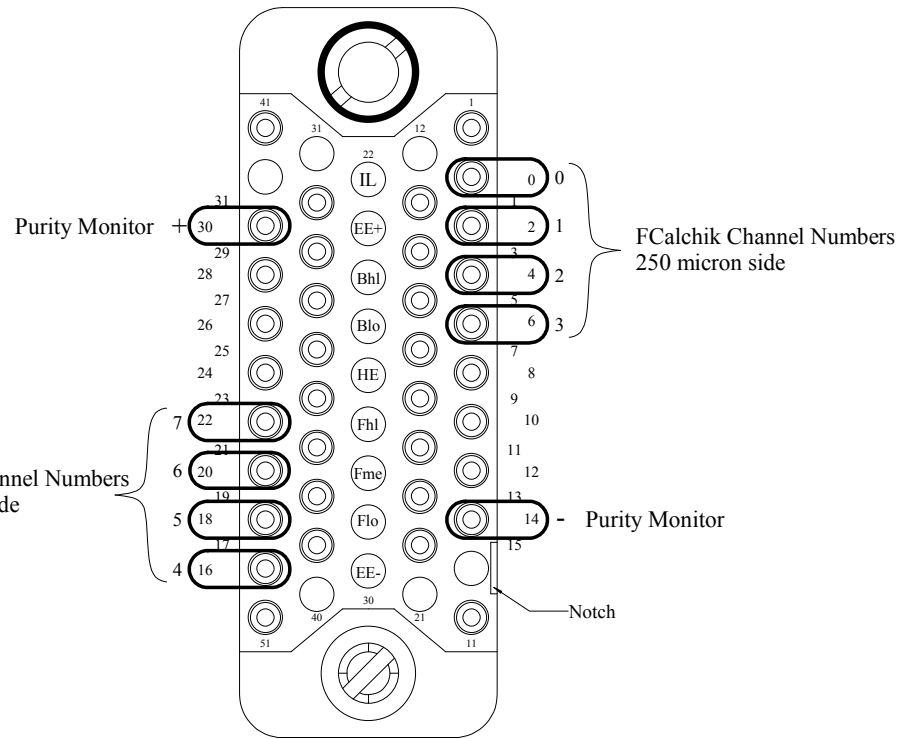

View of HV Connector from outside of FCalchik Filter Box

Cable

Connector