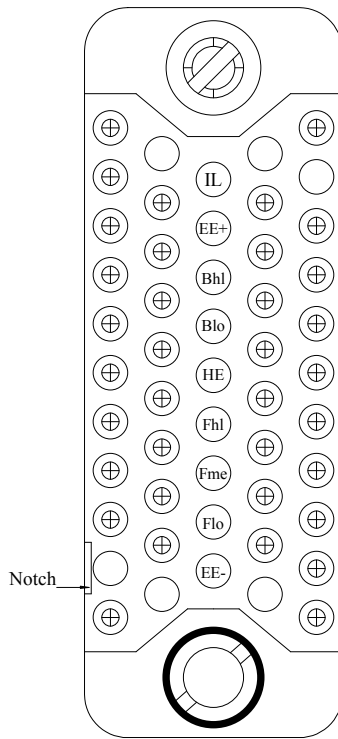

View of HV Connector from outside of FCalchik Filter Box

Cable

Connector