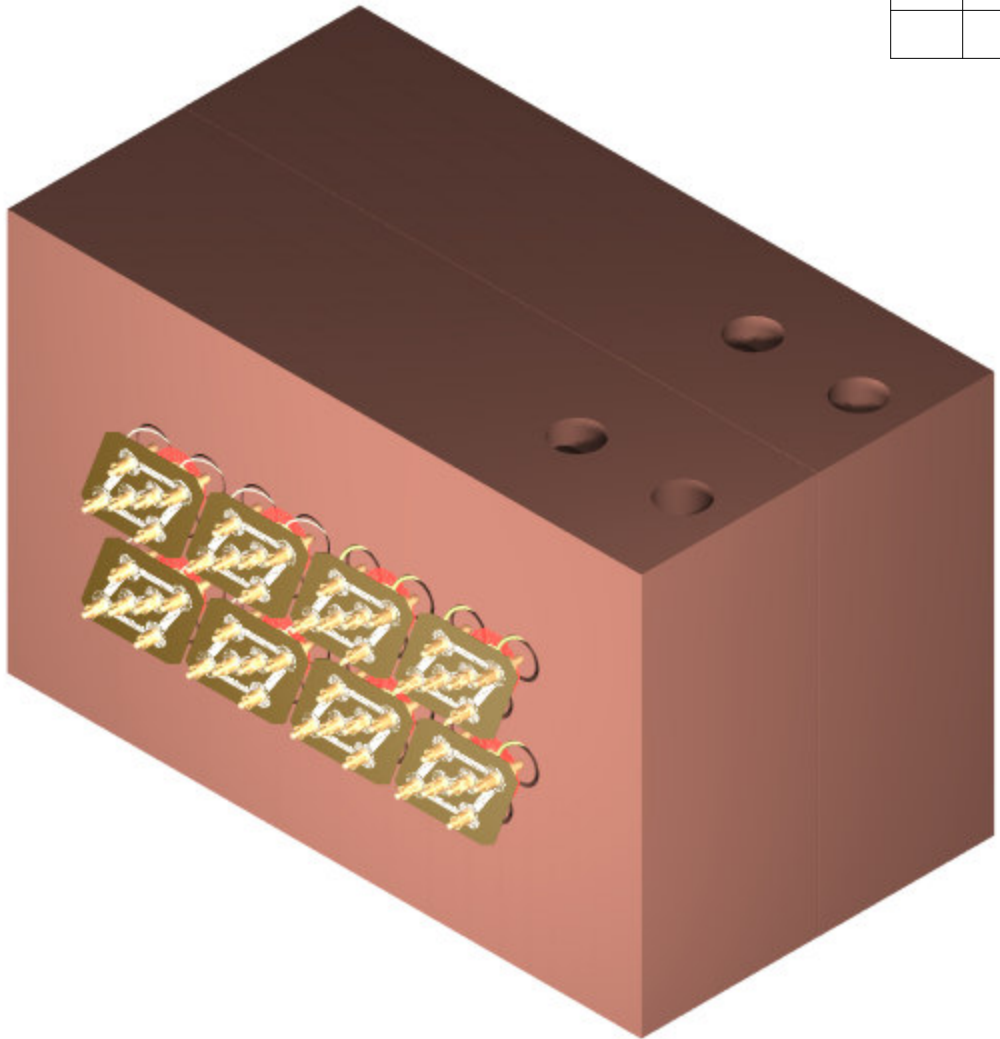

REVISIONS			
REV	DESCRIPTION	BY	DATE
<i>A</i>	<i>Drawings not used for actual production.</i>	<i>RW</i>	<i>2/26/07</i>

*Notes:
"Footballs" added*

<i>FCalchik Assembled</i>			
DRAWING NUMBER			Rev.
<i>FC - 3D</i>			<i>A</i>
SCALE		SHEET	
<i>None</i>		<i>1 of 1</i>	
DRAWN BY:		DATE	
<i>Robert Walker</i>		<i>02/26/2007</i>	