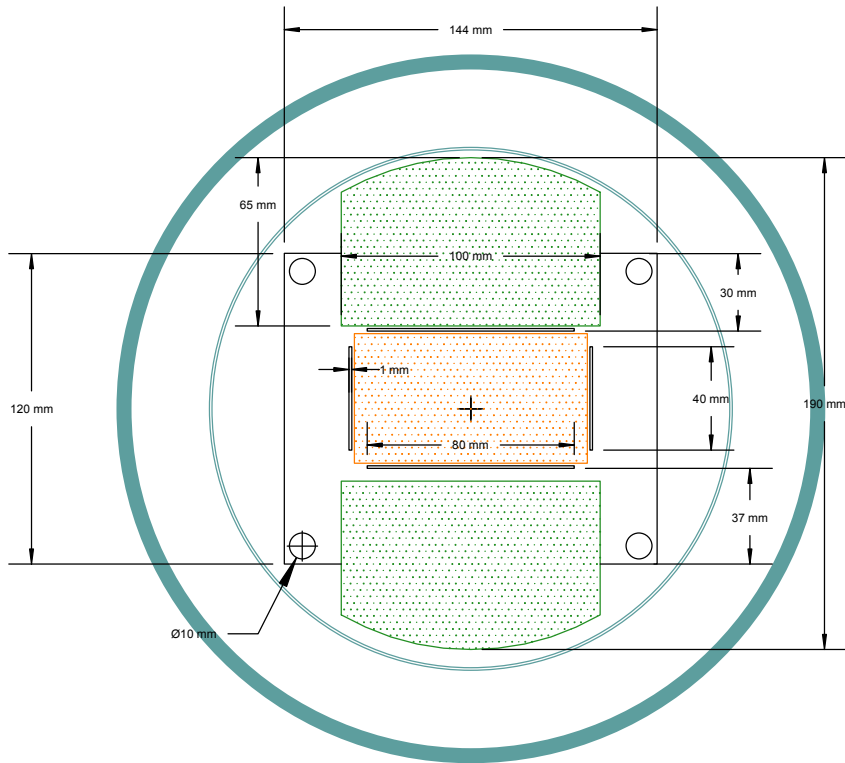

Top View

Beam Direction

Front View

side view

University of Arizona Physics Dept.

TITLE

FCalchik Cryostat Table

SIZE

CAGE CODE

DWG NO

REV

Robert Walker

A4

TC-00-00

B

8/10/2006

SCALE None

SHEET 1 of 1