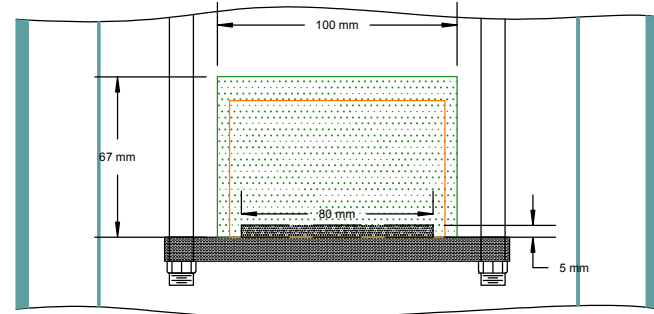

Top View

Beam Direction

Front View

side view

University of Arizona Physics Dept.

TITLE

FCalchik Cryostat Table

SIZE

SCALE None

SHEET 1 of 1