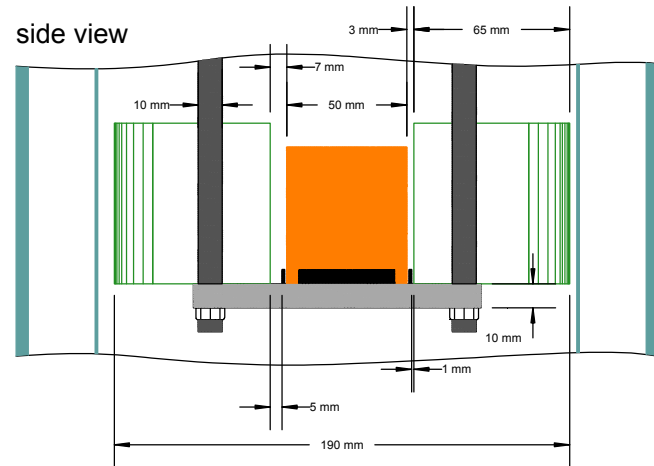

Top View

Beam Direction

Front View

side view

University of Arizona Physics Dept.

TITLE

FCalchik Cryostat Table

SIZE